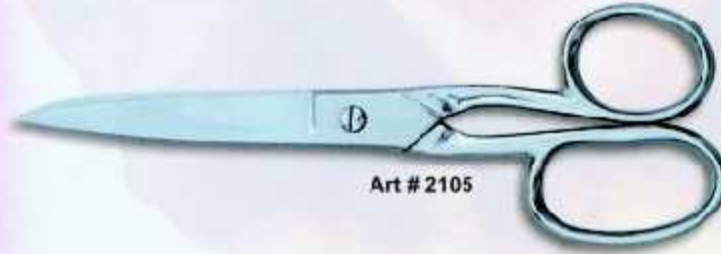

House hold & Taylor Scissors

Art# 2103
House hold scissor.
Size: 5' 6" / 7' 8"

Art # 2103

Art# 2104
Paper cutting scissor.
Size: 6' 7" / 8' 5" / 10"

Art # 2104

Art# 2105
G.T scissor.
Size: 6' 7" / 8"

Art # 2105