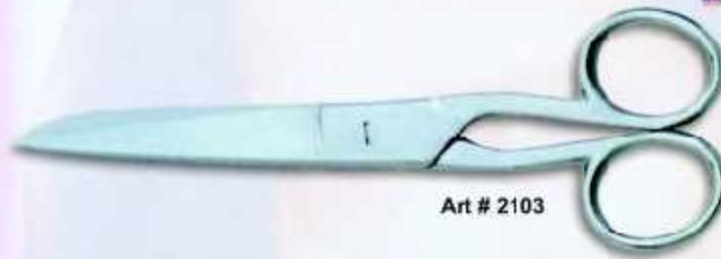

House hold & Taylor Scissors

Art# 2103
House hold scissor.
Size: 5' 6" / 7' 8"

Art# 2104
Paper cutting scissor.
Size: 6' 7" / 8' 5" / 10"