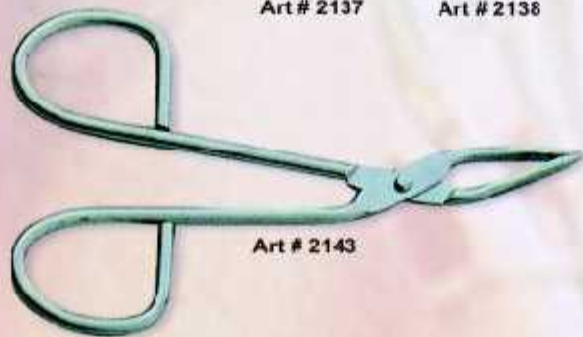

Eye Brow Tweezers

All items are available in gold plated, satin finish, & mirror finish

Art # 2137
Eye brow tweezer, (Str & Slant)
Size: 12 cm

Art # 2138
Eye brow tweezer, w/pin
(Str & Slant) Size: 4.25" cm

Art # 2139
Eye brow tweezer,

Art # 2140
Eye brow tweezer, (Slant)

Art # 2141
Eye brow tweezer, (Str)

Art # 2142
Eye brow tweezer,

Art # 2143
Eye brow forcep, (Str & Slant)
Size: 3.6"

Art # 2144
Eye brow splinter tweezer
with magnifier. Size: 3.75"

Art # 2145
Eye brow tweezer,

Art # 2146
Eye brow tweezer gold plated,
(Str & Slant) Size: 1.25"

Art # 2147
Eye brow tweezer gold plated,
(Str & Slant) Size: 1"

Art # 2148
Eye brow tweezer gold plated,
(Str & Slant) Size: 1.25"

Art # 2149
Automatic eye brow tweezer
with plastic handle. Size: 4"

Art # 2150
Automatic eye brow tweezer
Size: 4.25"

Art # 2151
Automatic eye brow tweezer,
Size: 3.5"

Art # 2143

Available colors for plastic handles